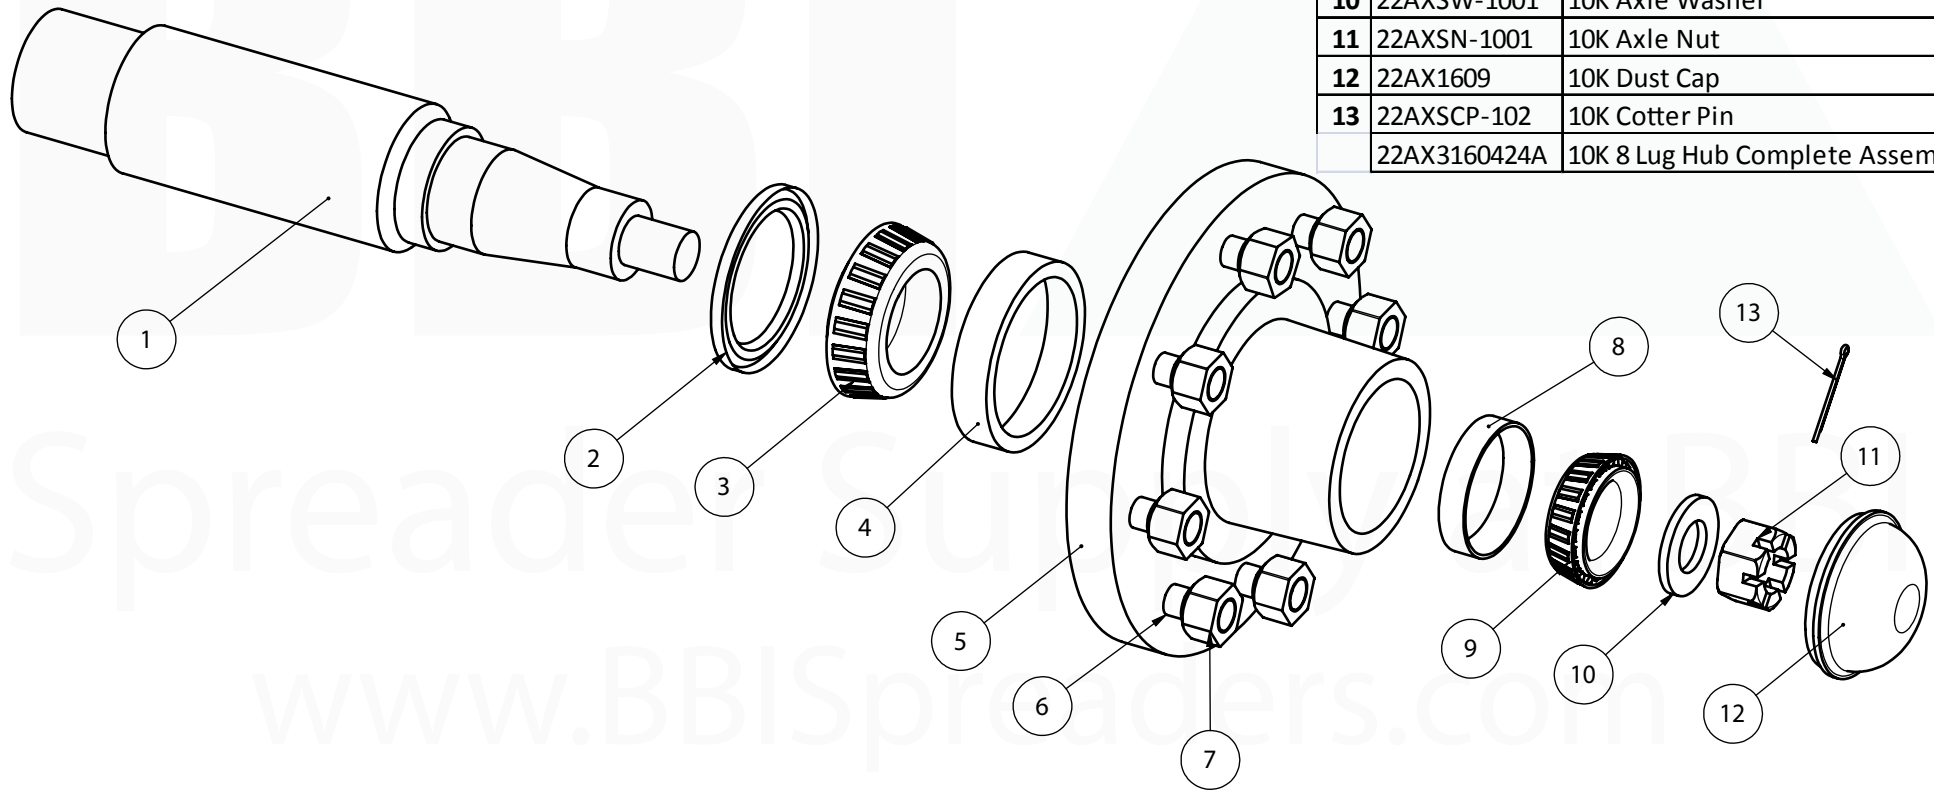

# 10,000 lb (10k) Hub Assembly 22AX3160424A

	Item Number	Description
1	22AXS-6000F	10K Spindle Shaft
2	22AXSL-275	10K Oil Seal (CR27394)
3	22AX506849	10K Inner Bearing
4	22AX506810X	10K Inner Race
5	22AX3160424	10K 8 Lug Hub Only
6	22AXST-625	5/8" X 18-90 Press in Stud
7	22AXSTN-629	5/8" X 18-90 Lug Nut
8	22AX501310	10K Outer Race
9	22AX501349	10K Outer Bearing
10	22AXSW-1001	10K Axle Washer
11	22AXSN-1001	10K Axle Nut
12	22AX1609	10K Dust Cap
13	22AXSCP-102	10K Cotter Pin
	22AX3160424A	10K 8 Lug Hub Complete Assembly