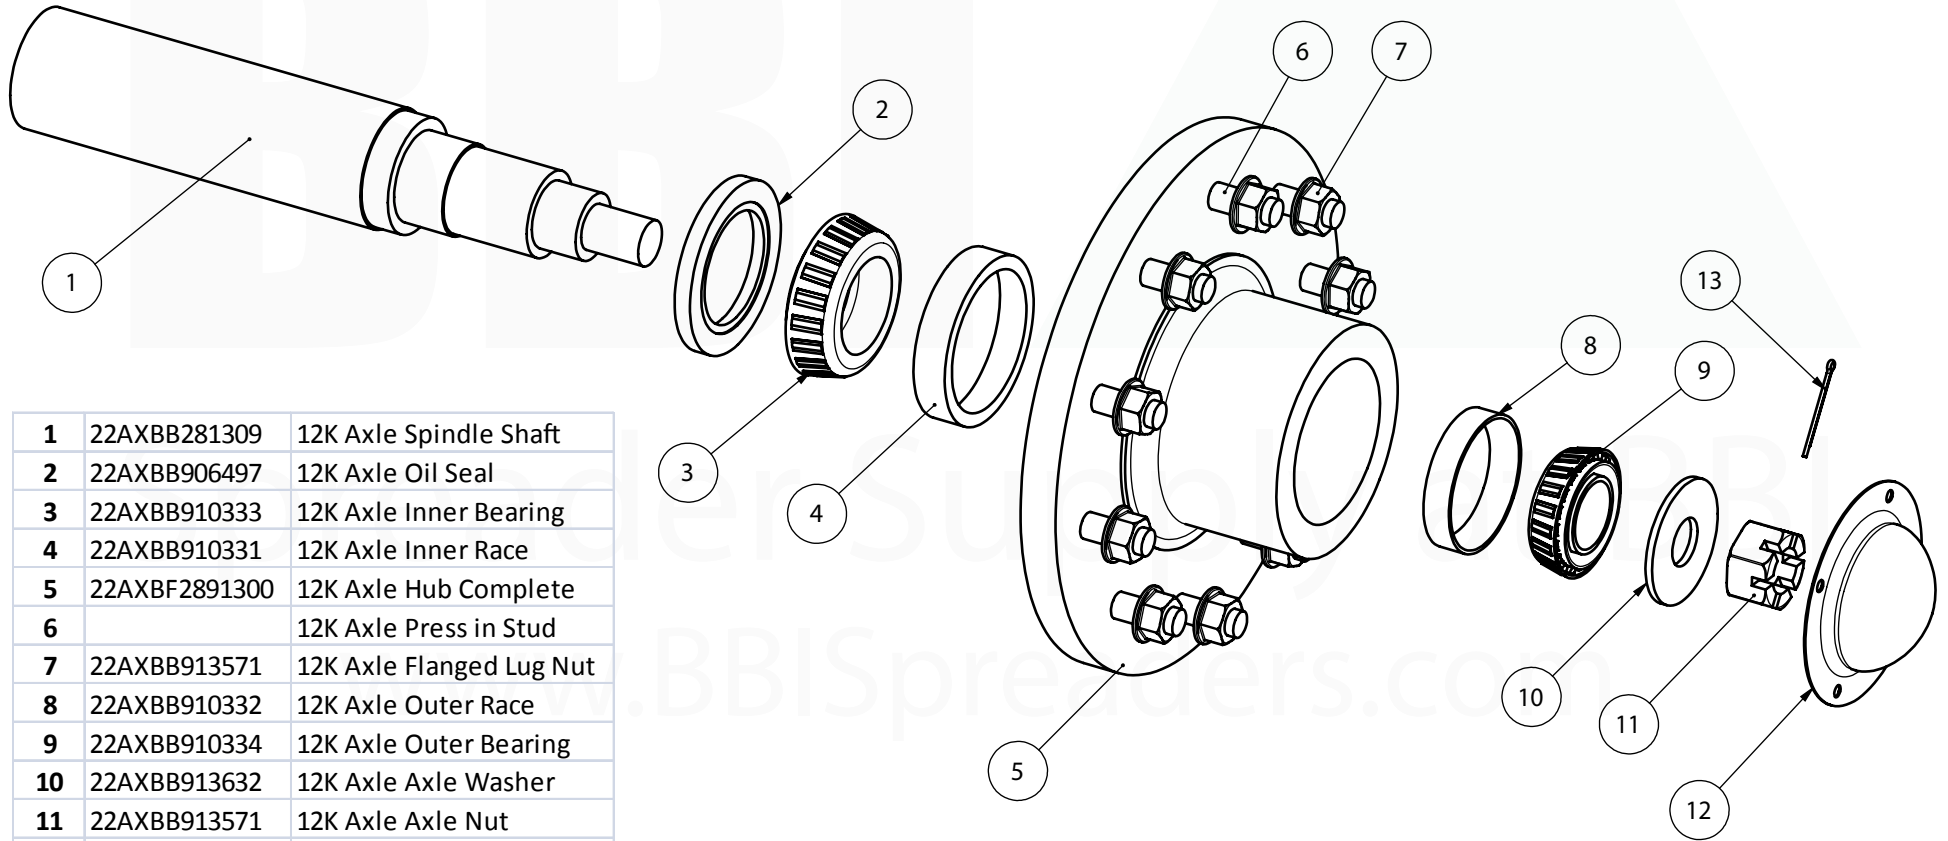

12K lb Hub Assembly 22AXBF2891300A

1	22AXBB281309	12K Axle Spindle Shaft
2	22AXBB906497	12K Axle Oil Seal
3	22AXBB910333	12K Axle Inner Bearing
4	22AXBB910331	12K Axle Inner Race
5	22AXBF2891300	12K Axle Hub Complete
6		12K Axle Press in Stud
7	22AXBB913571	12K Axle Flanged Lug Nut
8	22AXBB910332	12K Axle Outer Race
9	22AXBB910334	12K Axle Outer Bearing
10	22AXBB913632	12K Axle Axle Washer
11	22AXBB913571	12K Axle Axle Nut
12	22AXBB909983	12K Axle Bolt on Dust Cap
13	22AXSCP-103	12K Axle Cotter Pin